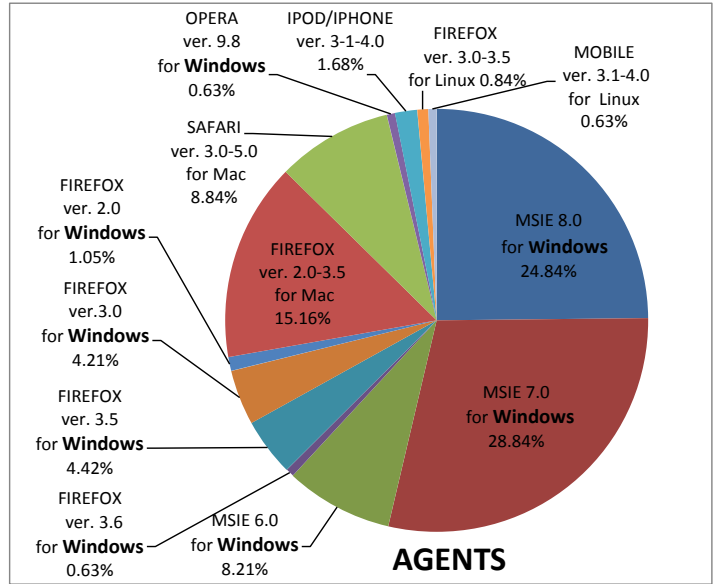

# Top 500 of 17180 Total Users Agents for the month of February 2010

(Hits & User Agents Generated by Webalizer)

#	Hits	User Agent
---	------	------------