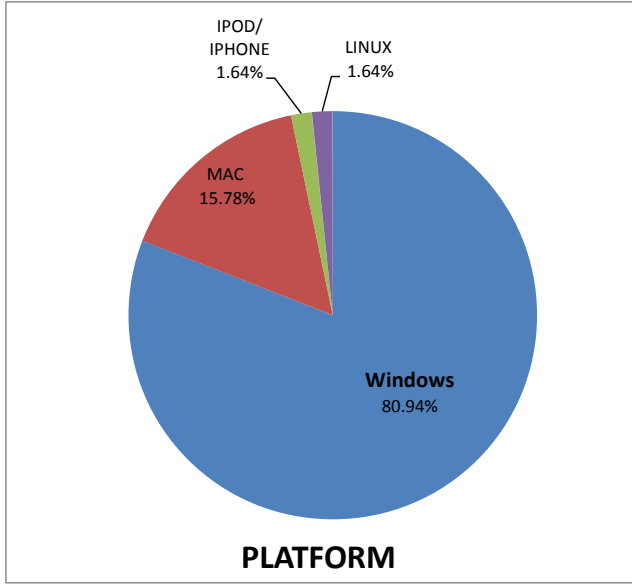

# Top 500 of 17180 Total Users Agents for the month of February 2010

(Hits & User Agents Generated by Webalizer)

#	Hits	User Agent
---	------	------------